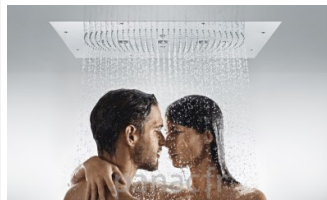

panacfr
Hansgrohe® Douchette Raindance
Showerpipe E420

panacfr
Hansgrohe® colonne de douche
Showerpipe Raindance S 240 AIR
Connect

panacfr
Hansgrohe® Duschpaneel Raindance
Lift Ecosmart

panacfr
Hansgrohe® mitigeurs, lavabo Axor
Citterio E Ambiente Washbasin
Joystick